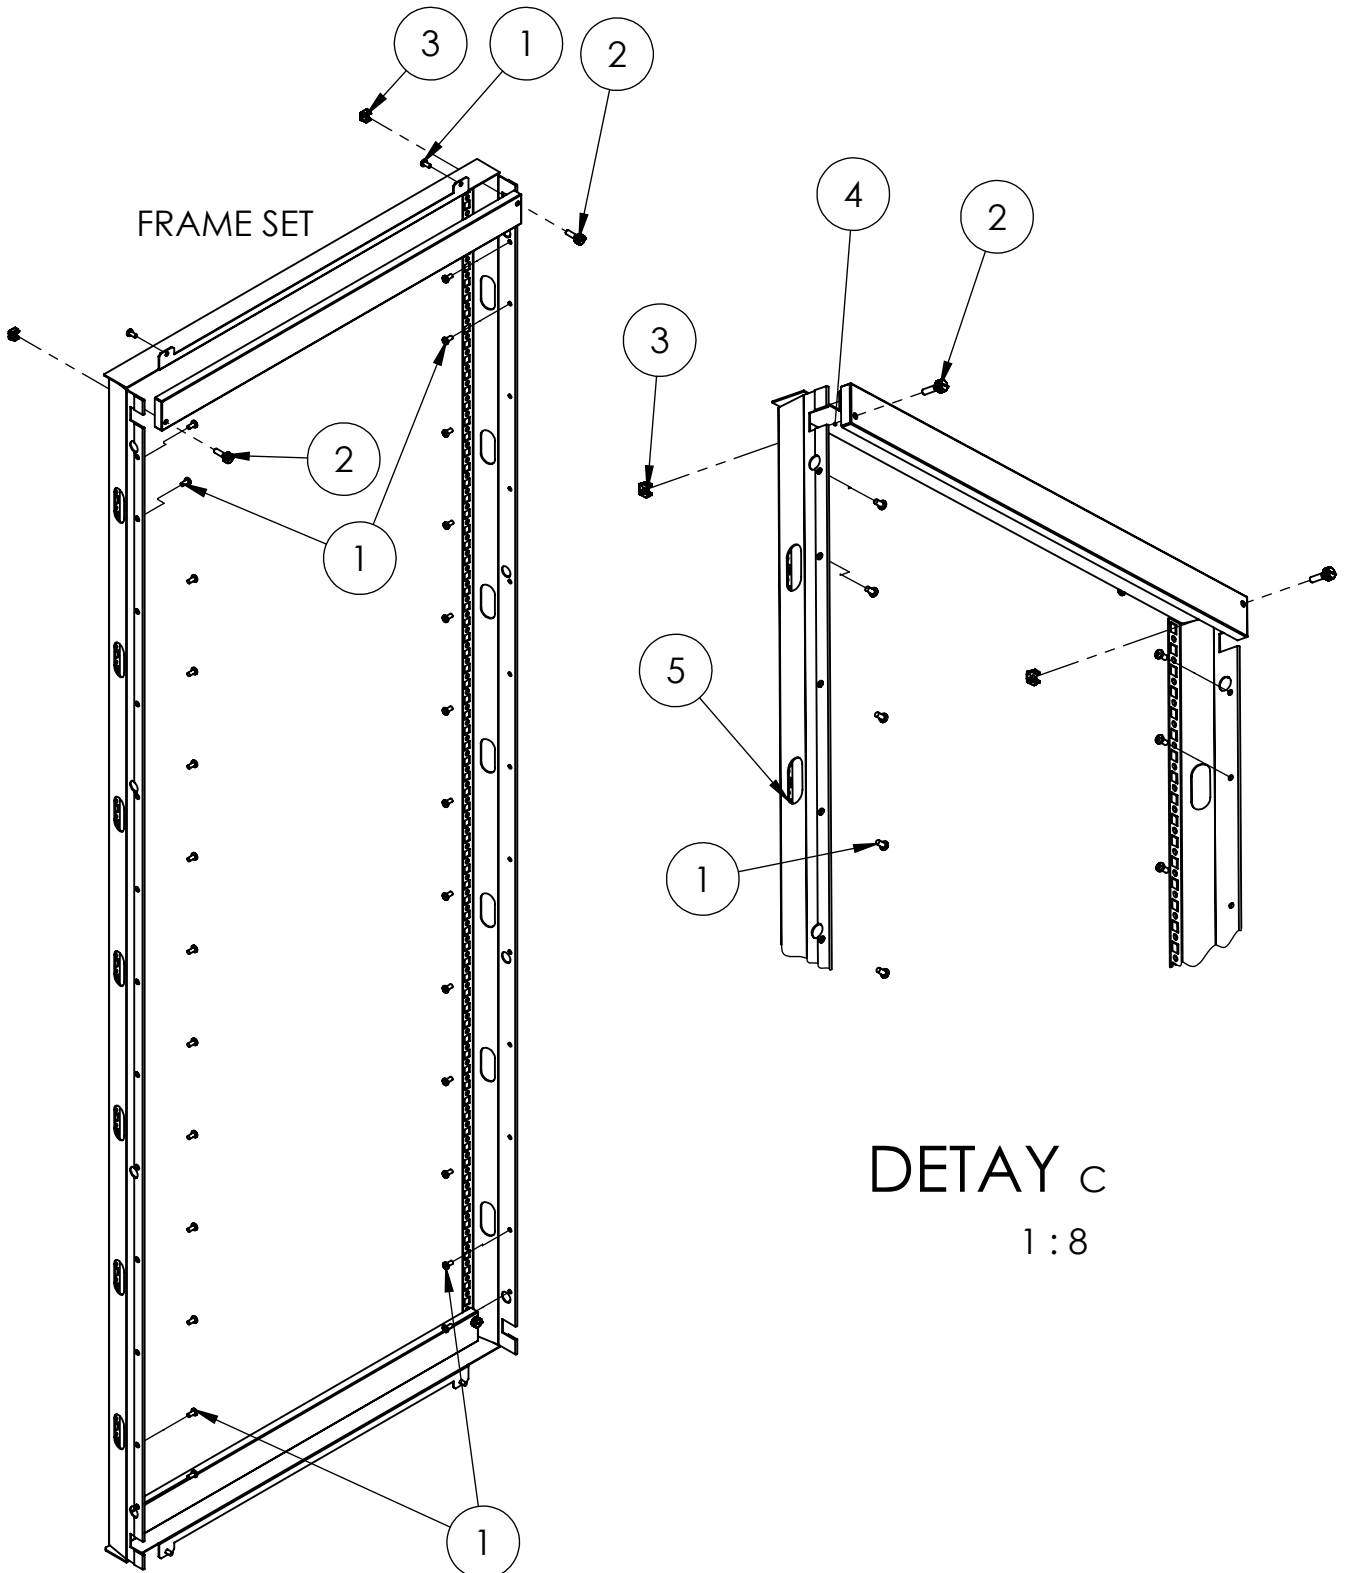

INTERIOR COVER FRAME SET		
1	M5X10 TAPETYPE SCREW	36 PCS.
2	TEOS & NEO M6 SPECIAL SCREW	4 PCS.
3	M6 CAGE NUT	4 PCS.
4	ORING	4 PCS.
5	TEOS INSIDE COVER CABLE PROTECTIVE Plastic	4 PCS.

COVER PLATE FRAME SET		
1	M5X10 TAPETYPE SCREW	2 PCS.
2	TEOS & NEO M6 SPECIAL SCREW	2 PCS.
3	ORING	2 PCS.
4	M6FLANGED NUT	2 PCS.
5	M6 CAGE NUT	2 PCS.
6	TEOS NEO INSIDE COVER HINGE	2 PCS.